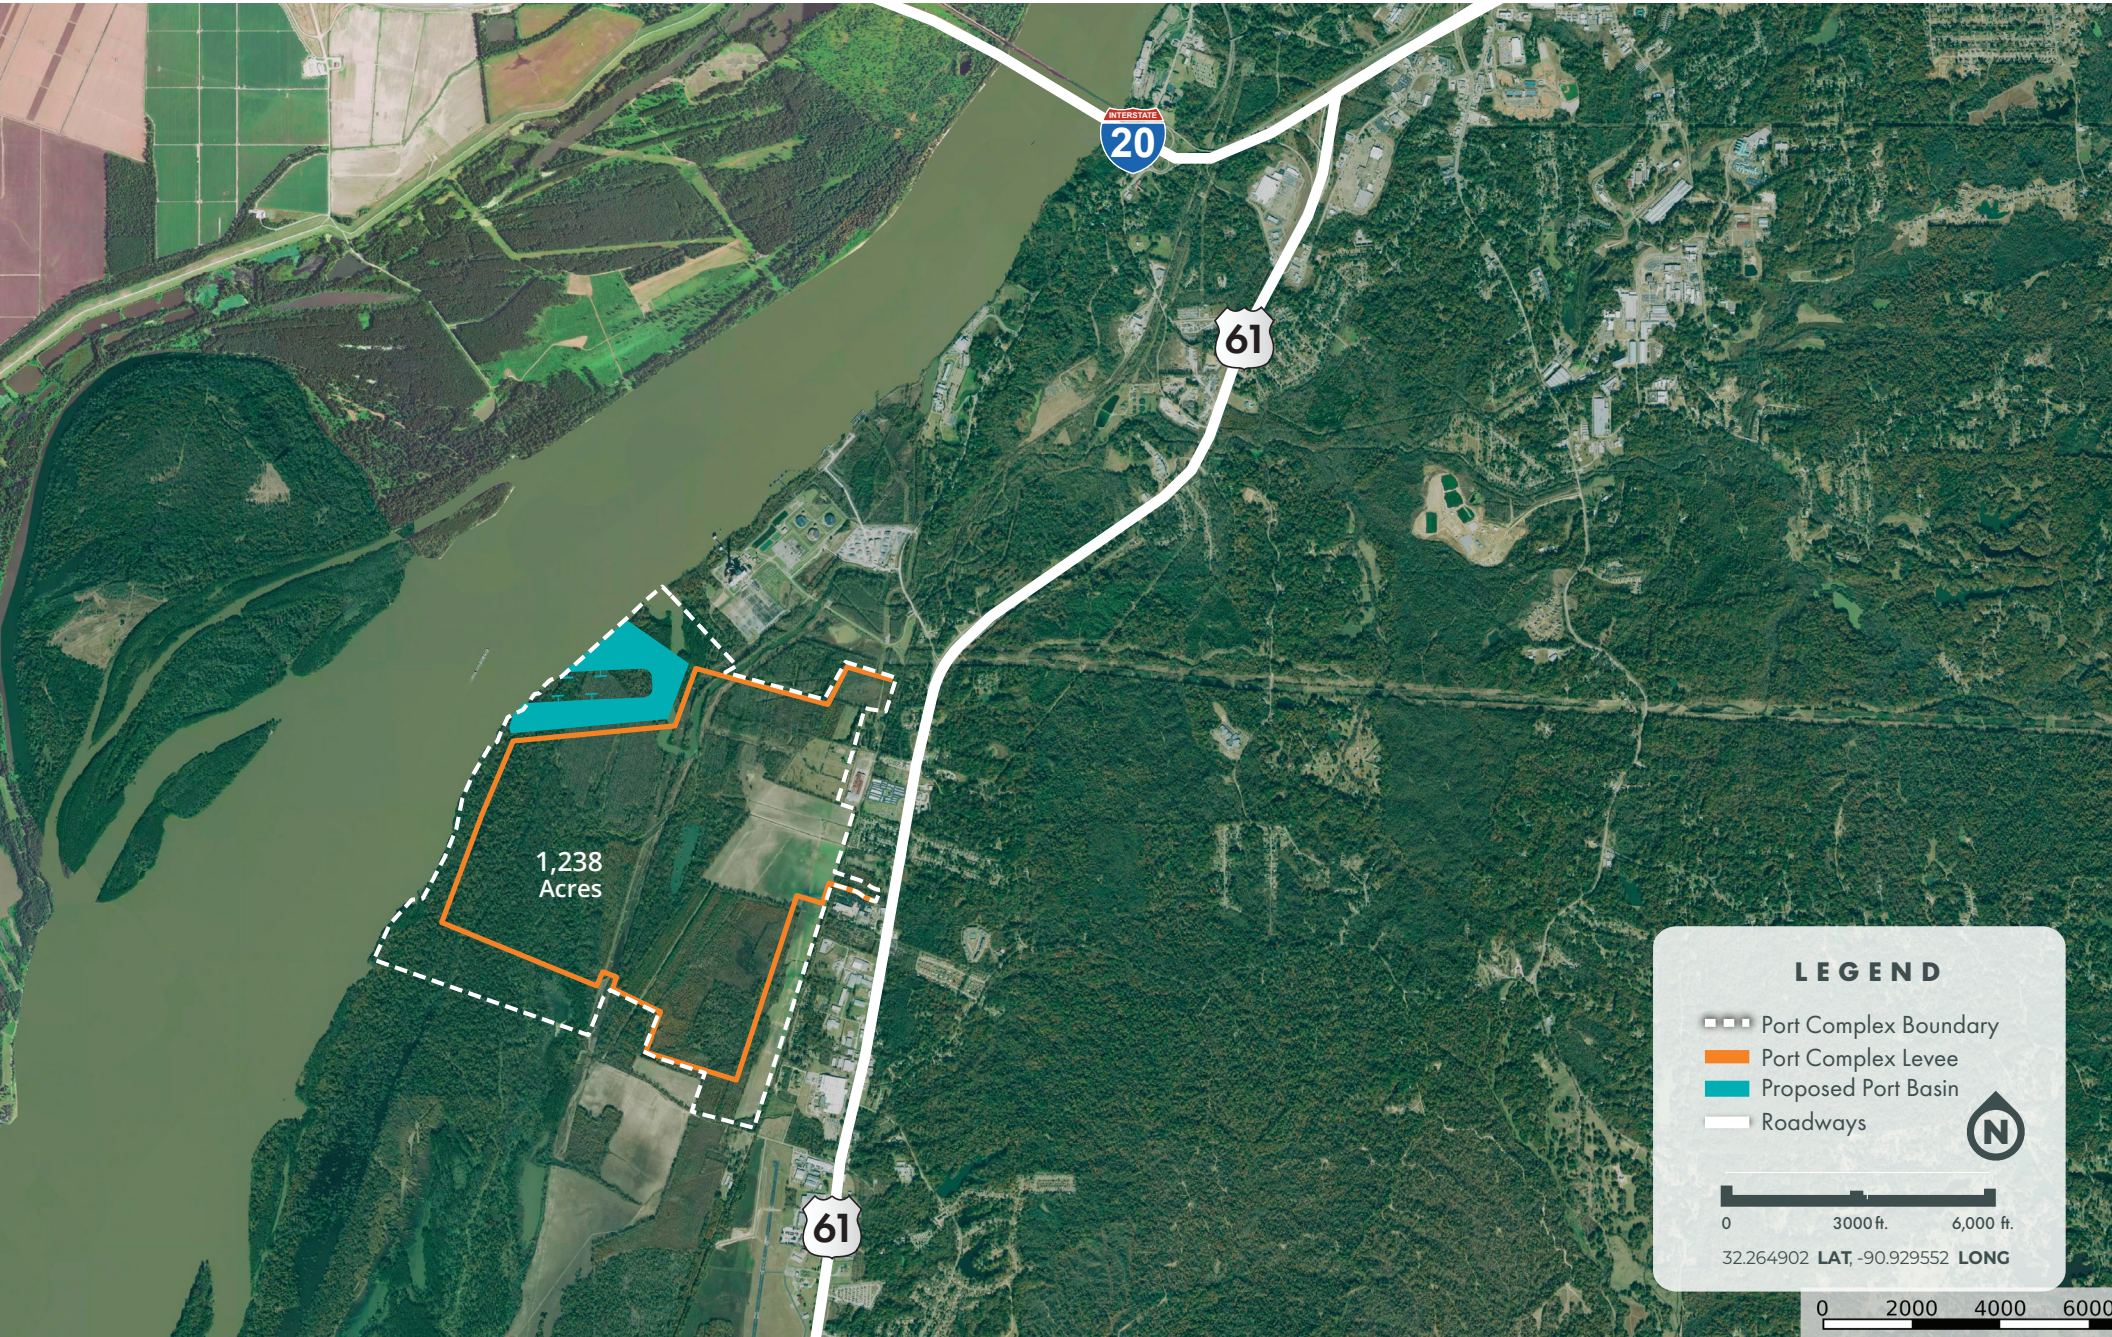

AERIAL MAP

# MISSISSIPPI PORT COMPLEX AT VICKSBURG

WARREN COUNTY MISSISSIPPI

VICKSBURG-WARREN  
PARTNERSHIP  
PORT · CHAMBER · EDF

1,238  
Acres

## LEGEND

- Port Complex Boundary
- Port Complex Levee
- Proposed Port Basin
- Roadways

32.264902 LAT, -90.929552 LONG