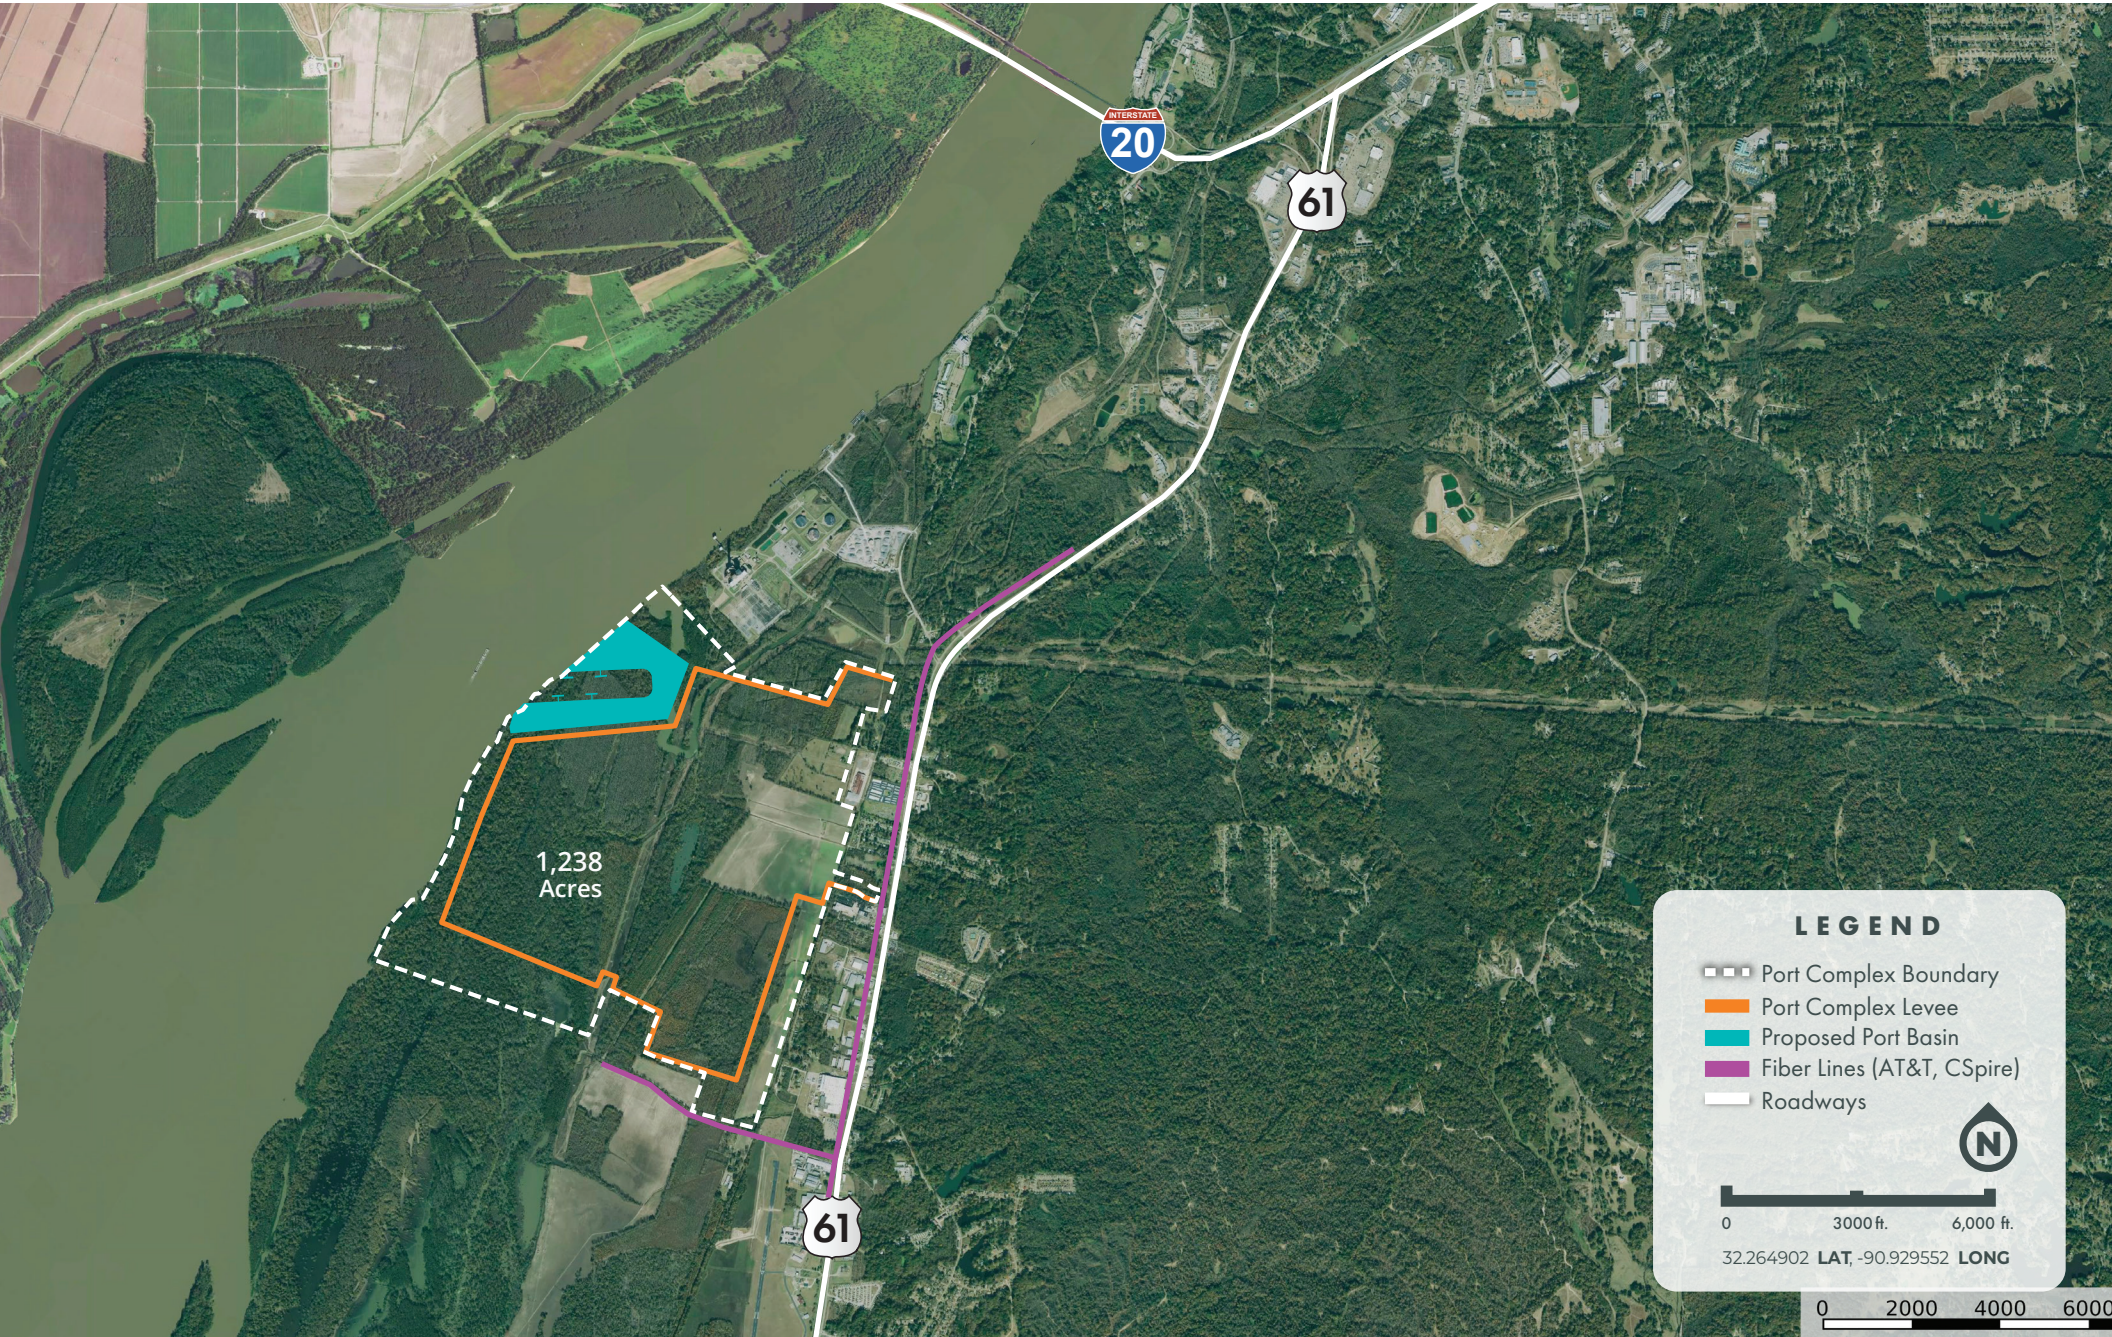

# MISSISSIPPI PORT COMPLEX AT VICKSBURG

WARREN COUNTY MISSISSIPPI

1,238  
Acres

### LEGEND

- Port Complex Boundary
- Port Complex Levee
- Proposed Port Basin
- Fiber Lines (AT&T, CSpire)
- Roadways

32.264902 LAT, -90.929552 LONG